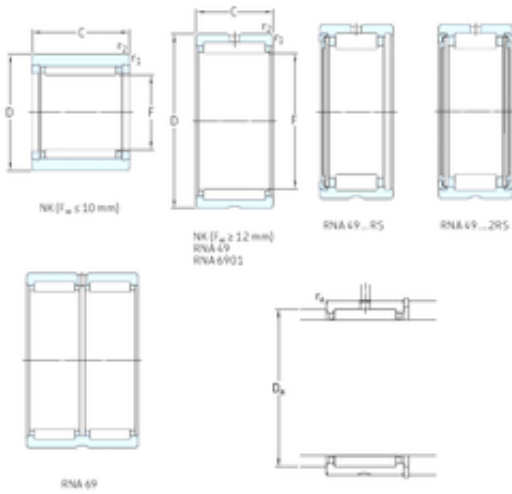

## SKF RNA4906 needle roller bearings

Bearing No. RNA4906

Size	35x47x17 mm
Bore Diameter	35 mm
Outer Diameter	47 mm
Width	17 mm
Fw	35 mm
D	47 mm
C	17 mm
Weight	0,069 Kg
Basic dynamic load rating (C)	25,5 kN
Basic static load rating (C0)	39 kN
Fatigue load limit (Pu)	4,65
Reference speed	11000 r/min

RNA4906 Bearing 2D drawings and 3D CAD models