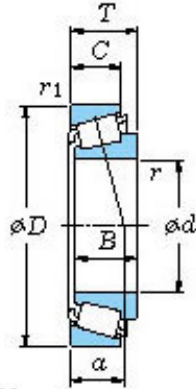

## Free Samples Tapered Roller Bearing LM501349/10 KOYO Japan Brand Bearing

Bearing No. LM501349/10

■ Mounting dimensions

LM501349/10 Bearing 2D drawings and 3D CAD models

Bearing No.	LM501349/10
d	41.275
D	73.431
T	19.558
B	19.812
r(min)	3.6
r1(min)	0.8
Cr	72.5
C0r	73.0
Cu	10.6
Grease lub.	5200
Oil lub.	7000
C	14.732
a	16.1 mm
da	53.0
db	46.5
Da	67.0
Db	70.0
ra(max)	3.6
rb(max)	0.8
e	0.40
Y1	1.50
Y0	0.83
(Refer.) Mass(kg)	0.334