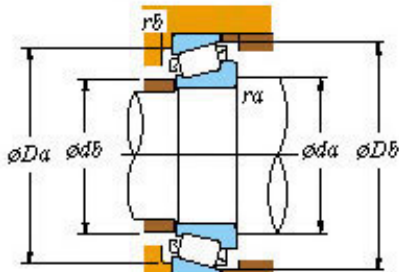

## Free Samples Tapered Roller Bearing LM501349/10 KOYO Japan Brand Bearing

Bearing No. LM501349/10

■ Mounting dimensions

LM501349/10 Bearing 2D drawings and 3D CAD models

Bearing No.	LM501349/10
d	41.275
D	73.431
T	19.558
B	19.812
r(min)	3.6
r1(min)	0.8
Cr	72.5
C0r	73.0
Cu	10.6
Grease lub.	5200
Oil lub.	7000
C	14.732
a	16.1 mm
da	53.0
db	46.5
Da	67.0
Db	70.0
ra(max)	3.6
rb(max)	0.8
e	0.40
Y1	1.50
Y0	0.83
(Refer.) Mass(kg)	0.334